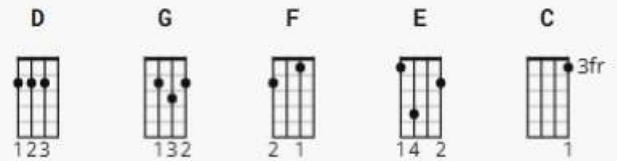

HE AIN'T HEAVY by The Hollies

Strum:

D--D-Du-d-dudu

Guitar

[Verse]

D G F E
The road is long, with many of winding turns
D E D C
That lead us to (who knows) where, who knows where?
D G F E D
But I'm strong, strong enough to carry him - yeah
D C G
He ain't heavy - he's my brother

Ukulele

[Verse]

So on we go, His welfare is of my concern
No burden is he to bear We'll get there
For I know, He would not encumber me
He ain't heavy, he's my brother

[Chorus]

G D
If I'm laden at all
G C
I'm laden with sadness
D
That everyone's heart
G F E D
Isn't filled with the gladness
D C G
Of love for one another